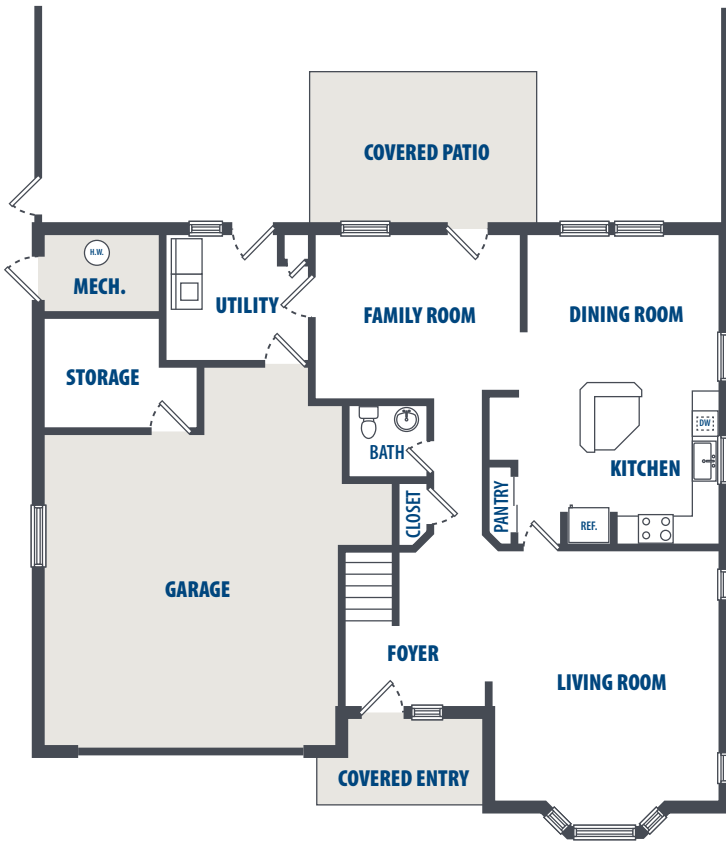

LINCOLN'S LANDING SHILOH WEST FLOOR PLAN G

4 Bedroom | 2.5 Bath | 2263 Sq. Ft.*

4570 George Washington Drive | Scott AFB, IL 62225 | Phone: 618-418-4911

**All square footage is approximate.*