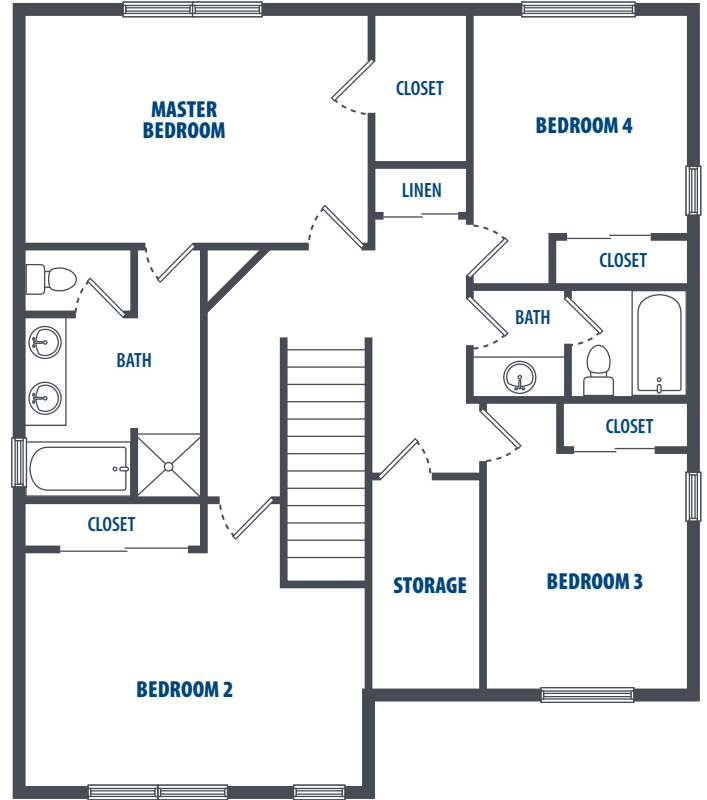

LINCOLN'S LANDING SHILOH WEST FLOOR PLAN G

4 Bedroom | 2.5 Bath | 2263 Sq. Ft.*

4570 George Washington Drive | Scott AFB, IL 62225 | Phone: 618-418-4911

**All square footage is approximate.*