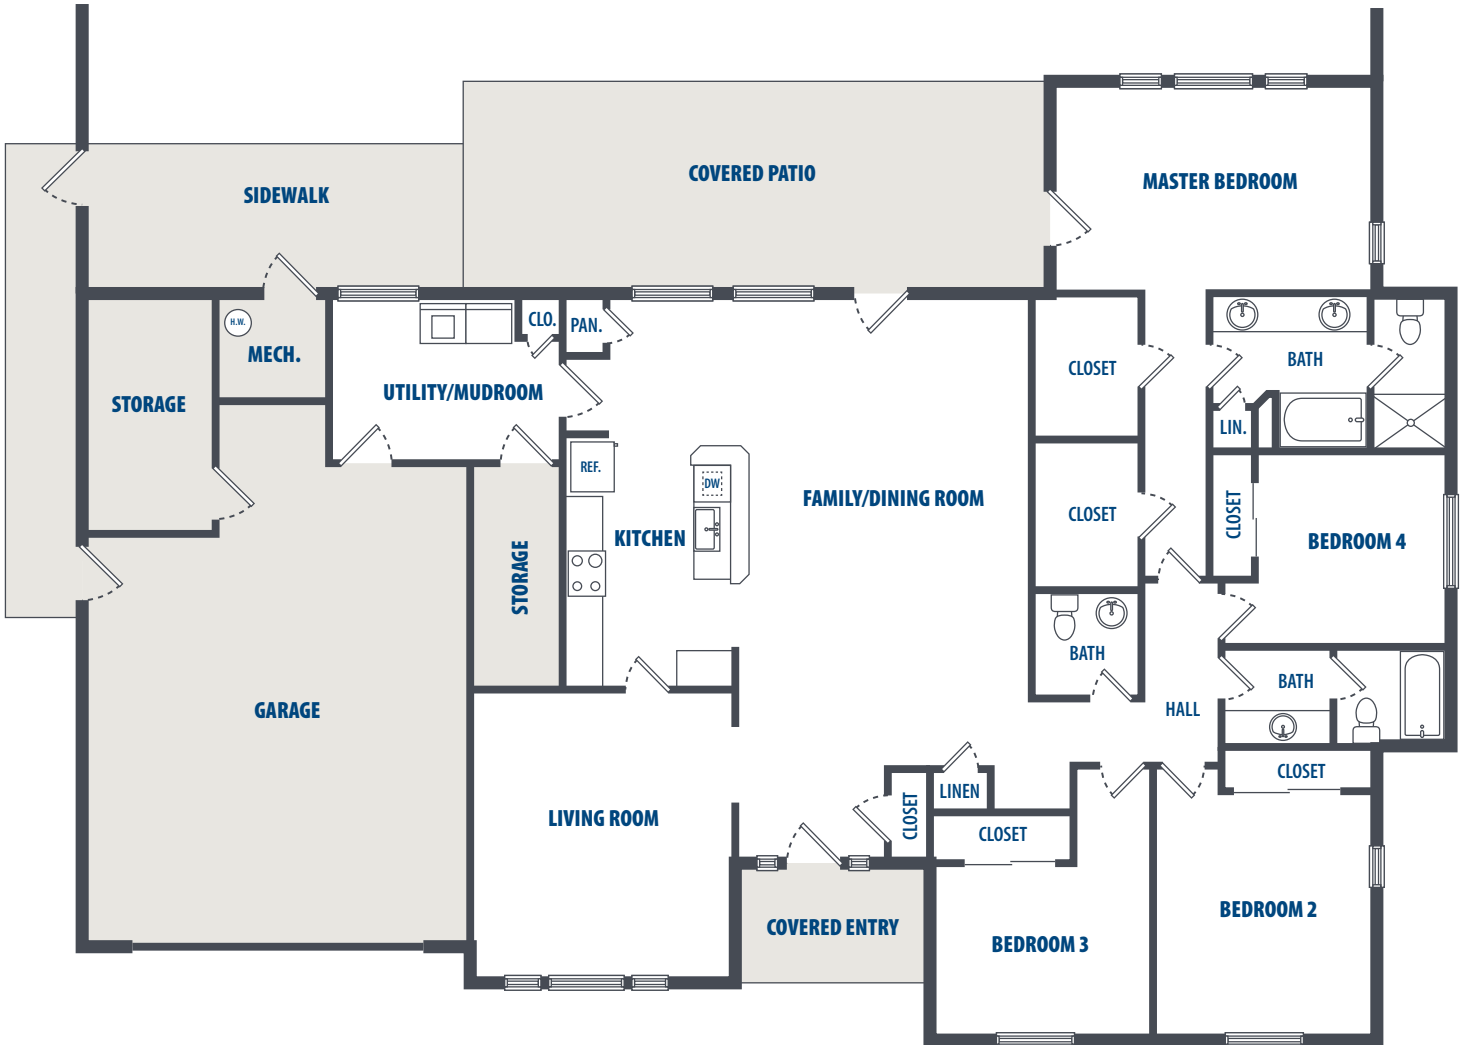

LINCOLN'S LANDING FLOOR PLAN H

4 Bedroom | 2.5 Bath | 2300 Sq. Ft.*

4570 George Washington Drive | Scott AFB, IL 62225 | Phone: 618-418-4911

**All square footage is approximate.*