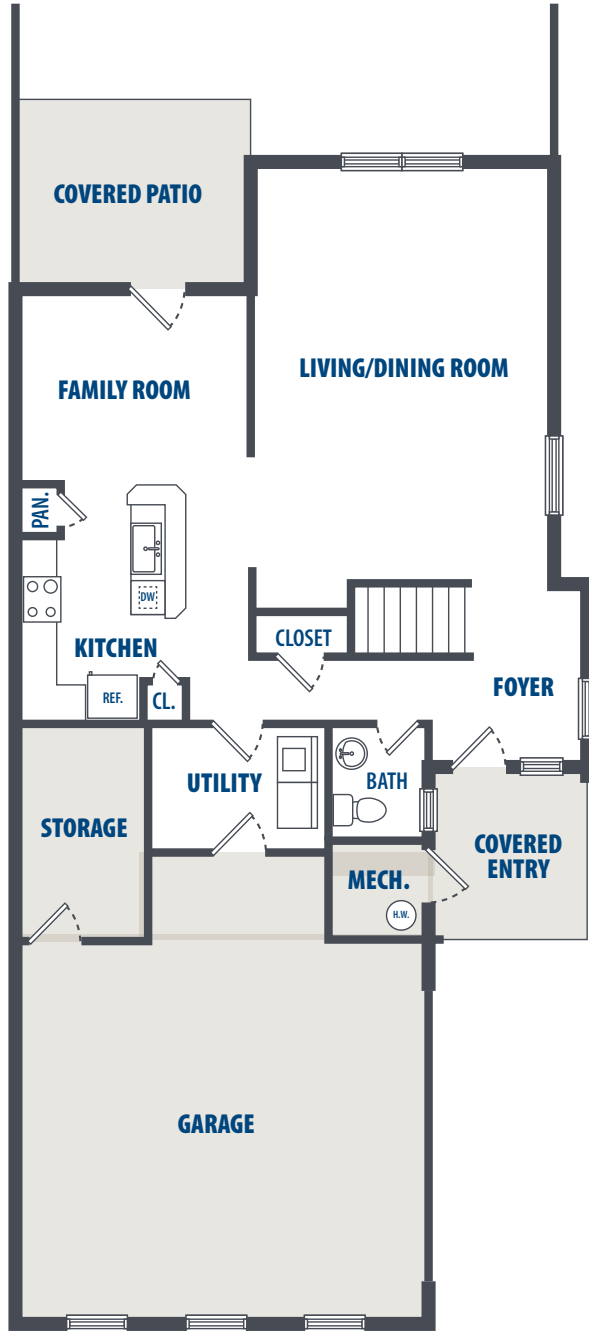

LINCOLN'S LANDING FLOOR PLAN M

4 Bedroom | 2.5 Bath | 2332 Sq. Ft.*

4570 George Washington Drive | Scott AFB, IL 62225 | Phone: 618-418-4911

**All square footage is approximate.*