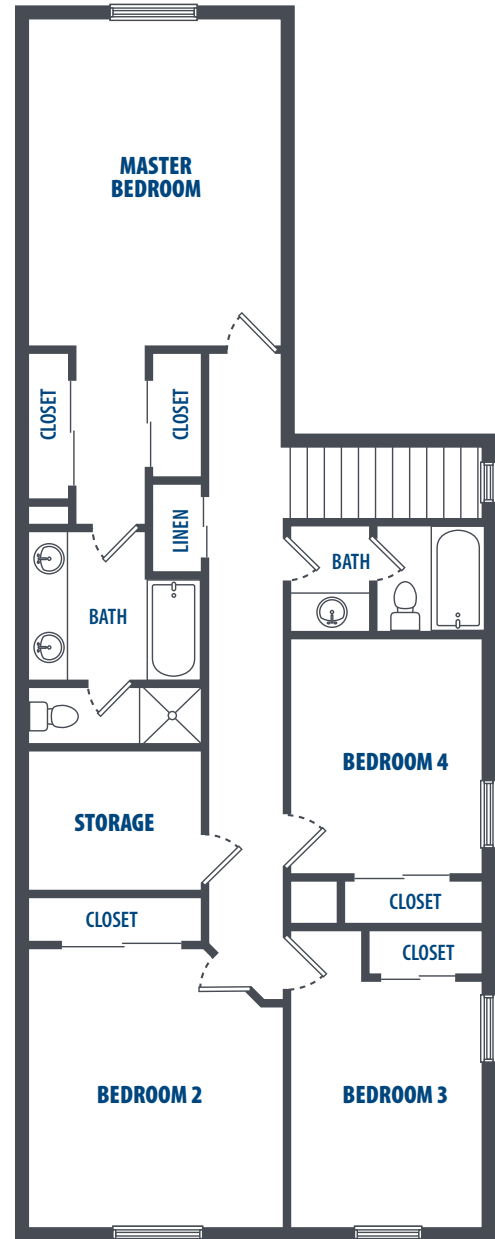

LINCOLN'S LANDING FLOOR PLAN M

4 Bedroom | 2.5 Bath | 2332 Sq. Ft.*

4570 George Washington Drive | Scott AFB, IL 62225 | Phone: 618-418-4911

**All square footage is approximate.*