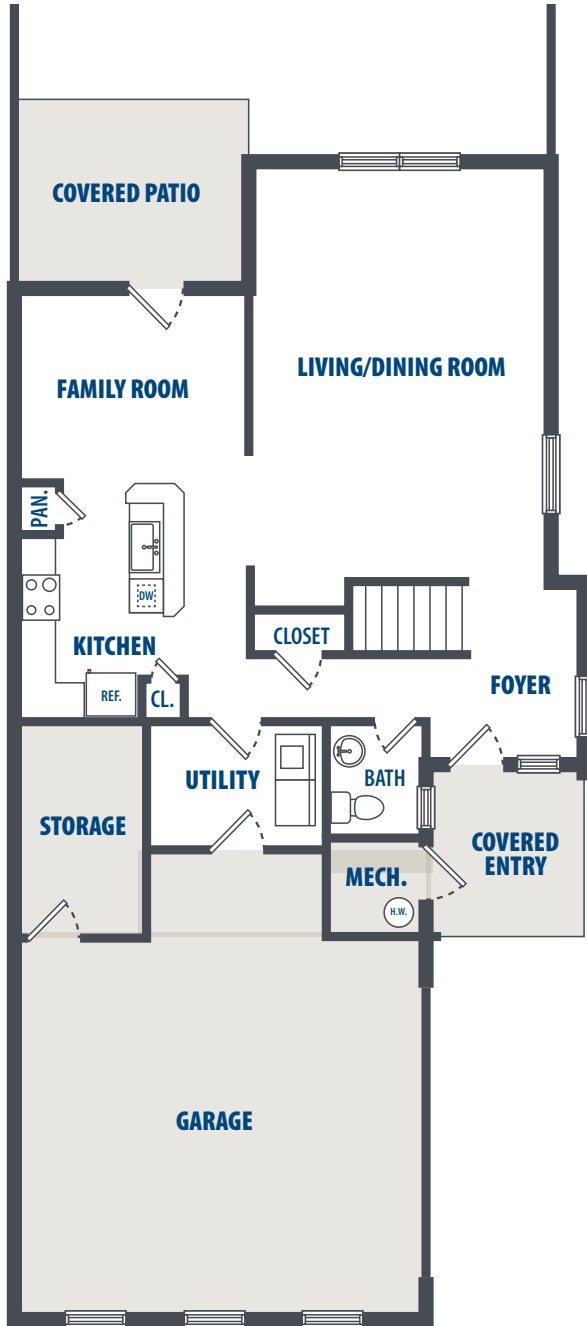

LINCOLN'S LANDING FLOOR PLAN N

4 Bedroom | 2.5 Bath | 2134 Sq. Ft.*

4570 George Washington Drive | Scott AFB, IL 62225 | Phone: 618-418-4911

**All square footage is approximate.*