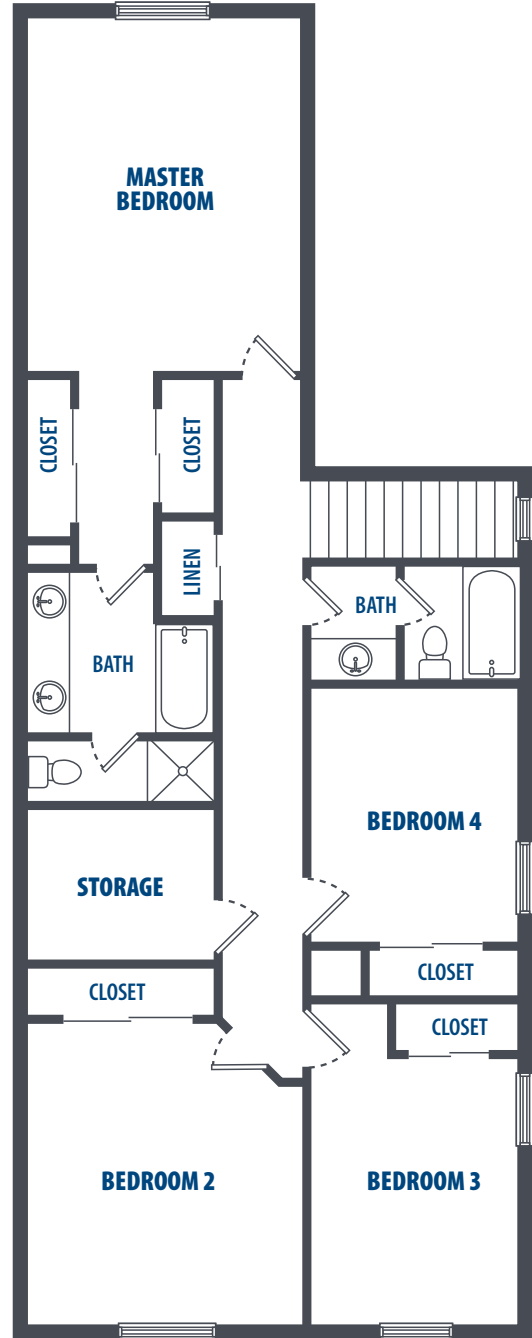

LINCOLN'S LANDING FLOOR PLAN N

4 Bedroom | 2.5 Bath | 2134 Sq. Ft.*

4570 George Washington Drive | Scott AFB, IL 62225 | Phone: 618-418-4911

**All square footage is approximate.*