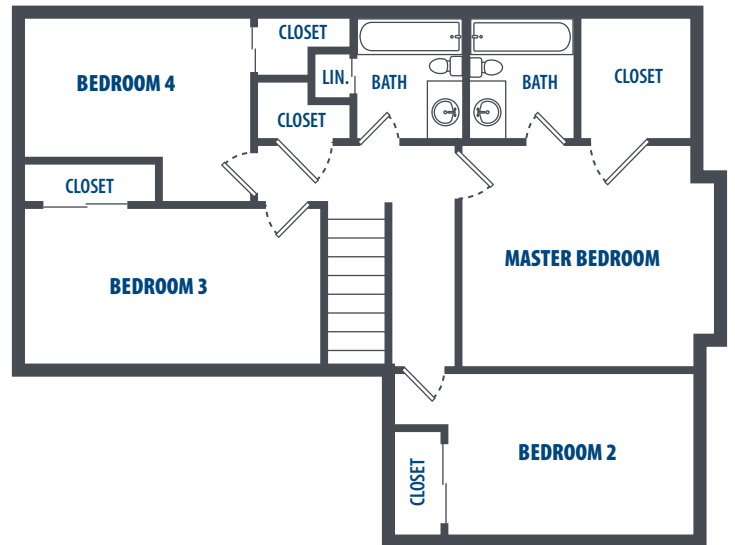

PATRIOT'S LANDING FLOOR PLAN - LEGACY 3.4 CONVERSION

4 Bedroom | 2.5 Bath | 1318 Sq. Ft.*

4570 George Washington Drive | Scott AFB, IL 62225 | Phone: 618-418-4911

**All square footage is approximate.*