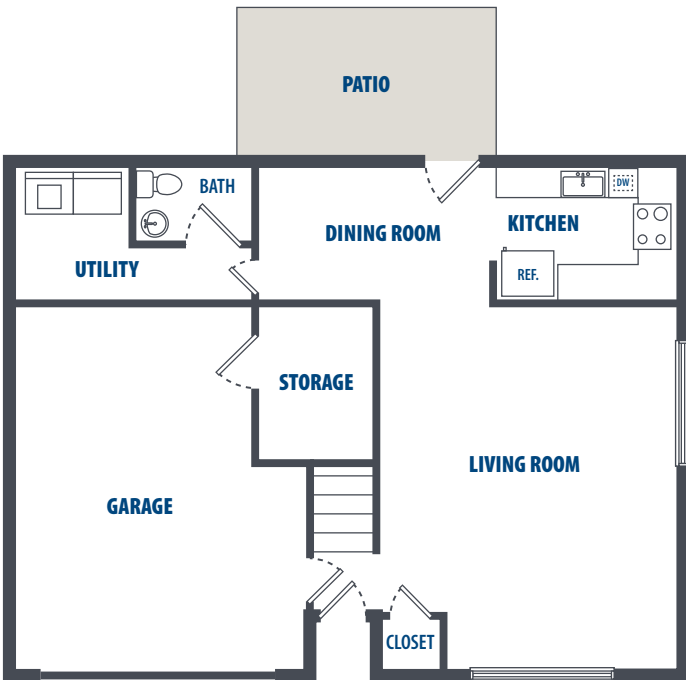

PATRIOT'S LANDING FLOOR PLAN - LEGACY 3.4 CONVERSION

4 Bedroom | 2.5 Bath | 1318 Sq. Ft.*

4570 George Washington Drive | Scott AFB, IL 62225 | Phone: 618-418-4911

**All square footage is approximate.*