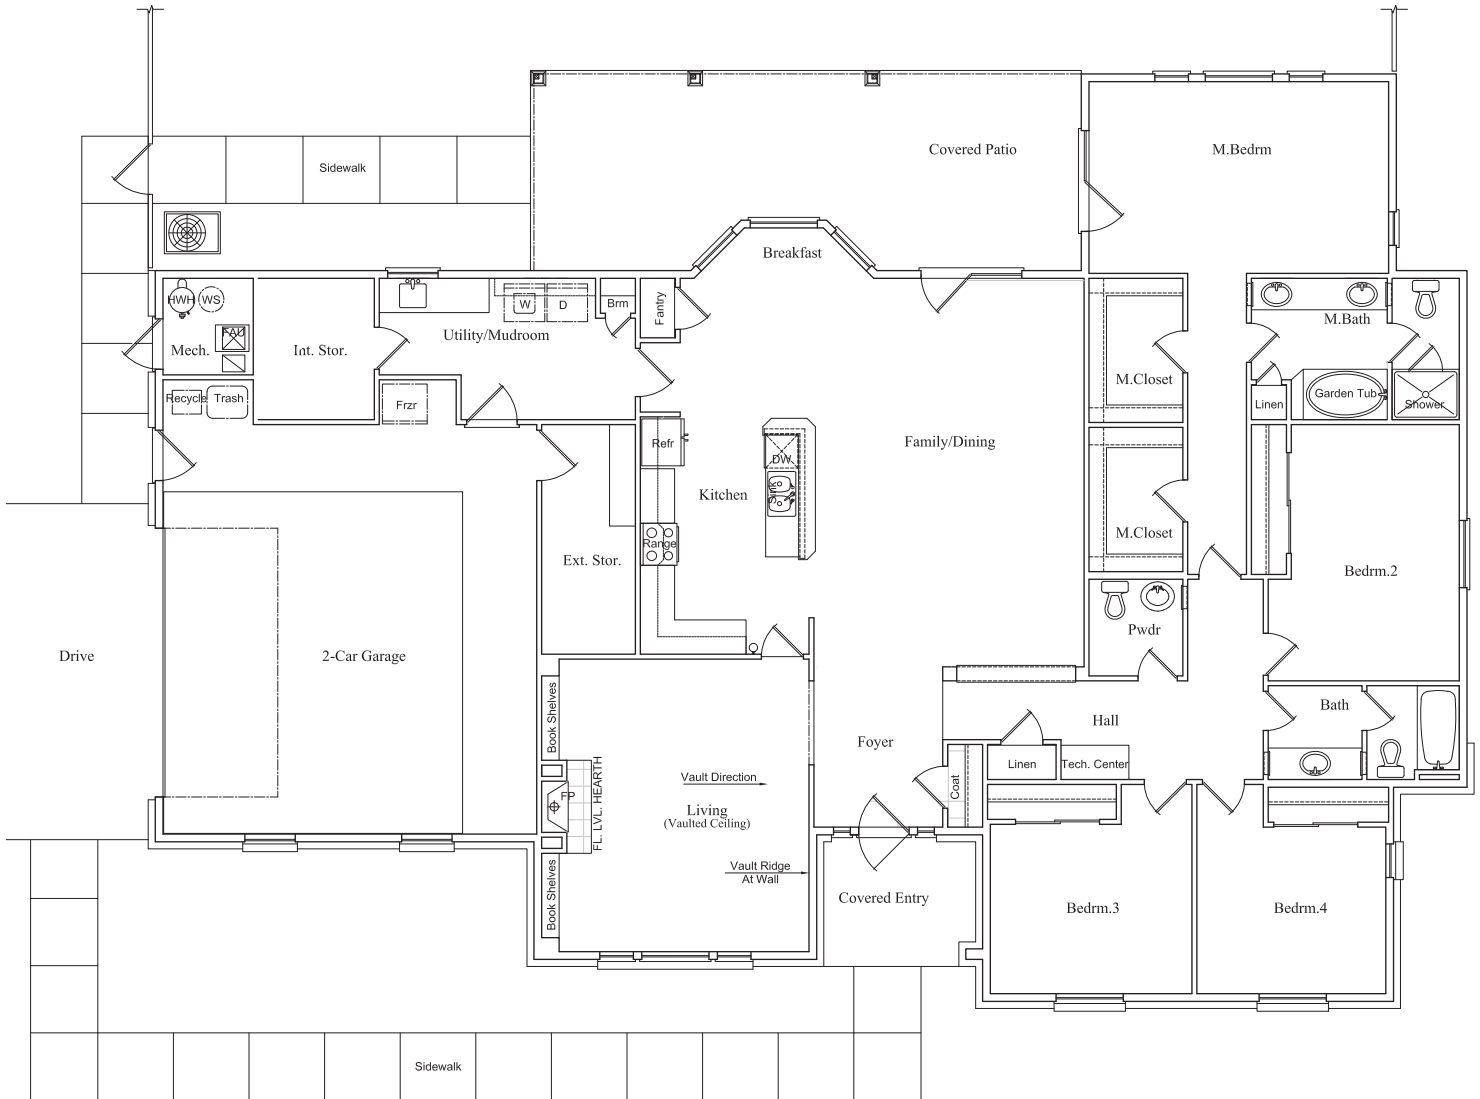

Plan A (o6) - Shiloh West  
 4 Bedroom — 2,597 Sq. Ft. \*

\*ALL SQUARE FOOTAGE IS APPROXIMATE

\*\*WASHER, DRYER, AND FREEZER ARE NOT INCLUDED IN THE UNITS