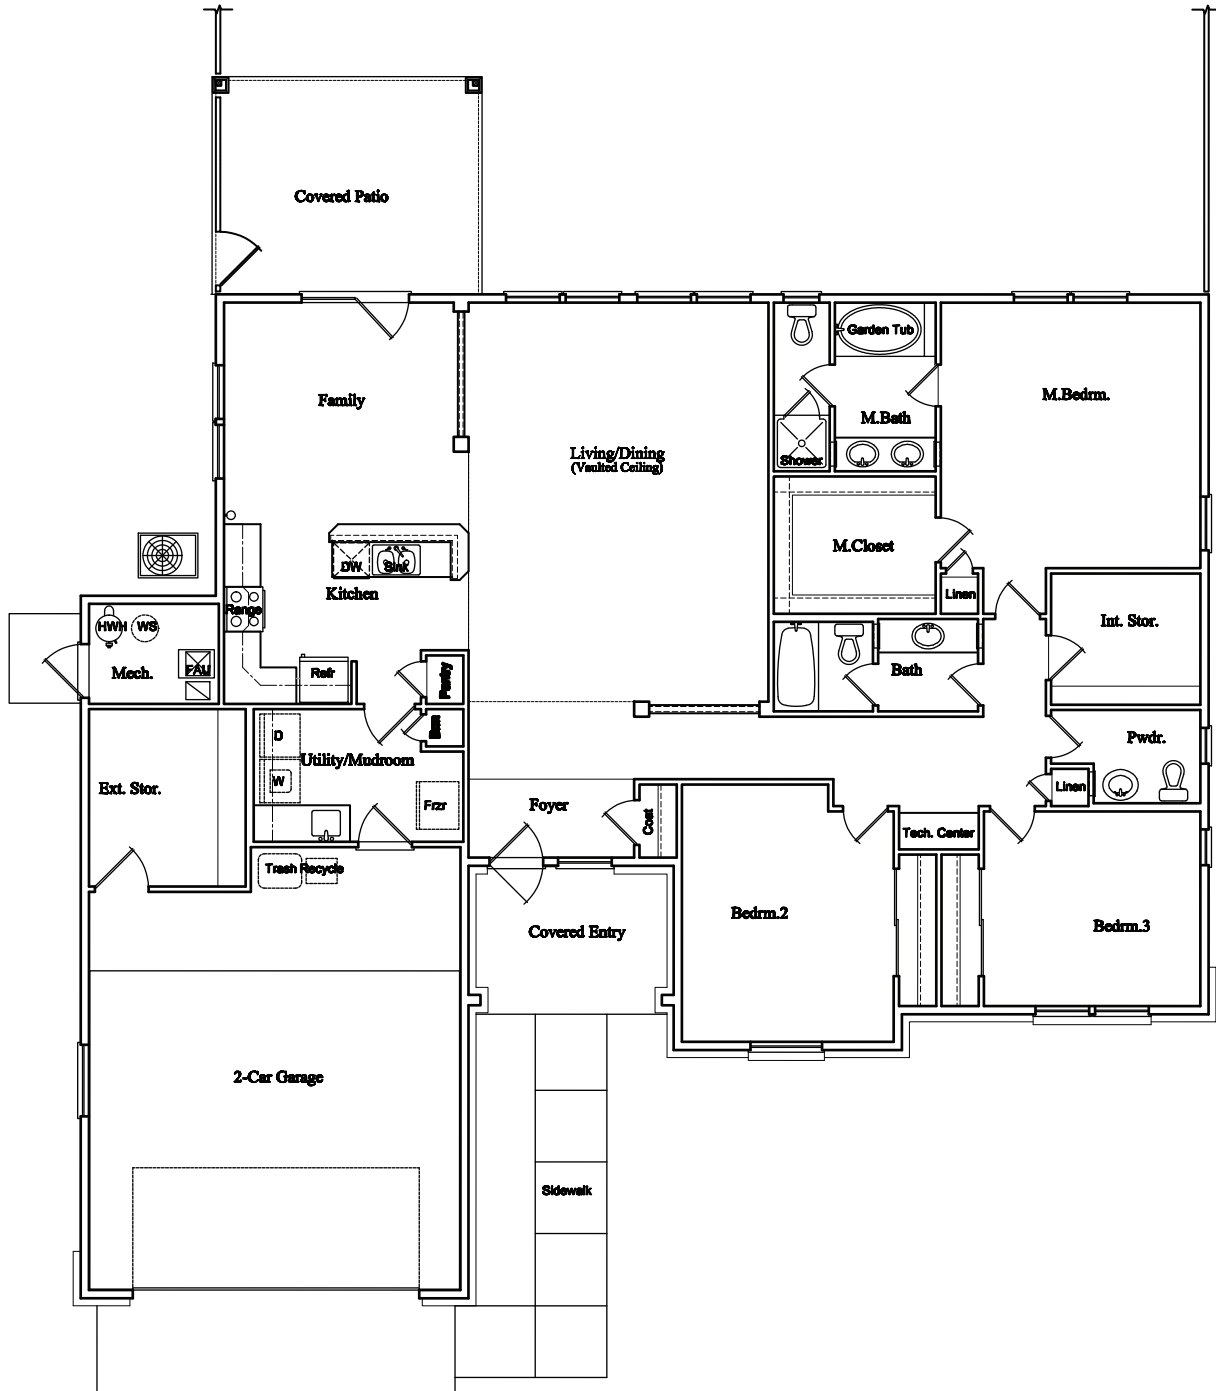

Plan C (O1-03) - Lincoln's Landing
 3 Bedroom — 2,015 Sq. Ft. *

*ALL SQUARE FOOTAGE IS APPROXIMATE

**WASHER, DRYER, AND FREEZER ARE NOT INCLUDED IN THE UNITS