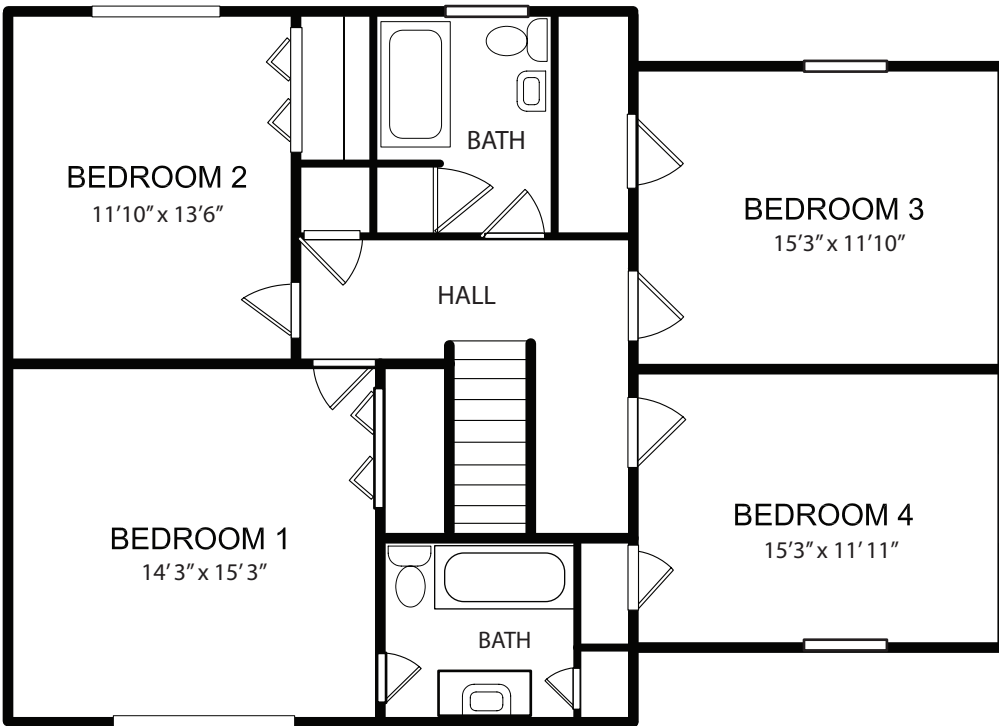

Colonial

4 Bedroom Duplex - Option B - 2,294 Sq. Ft.

First Level

Second Level

*ALL SQUARE FOOTAGE IS APPROXIMATE