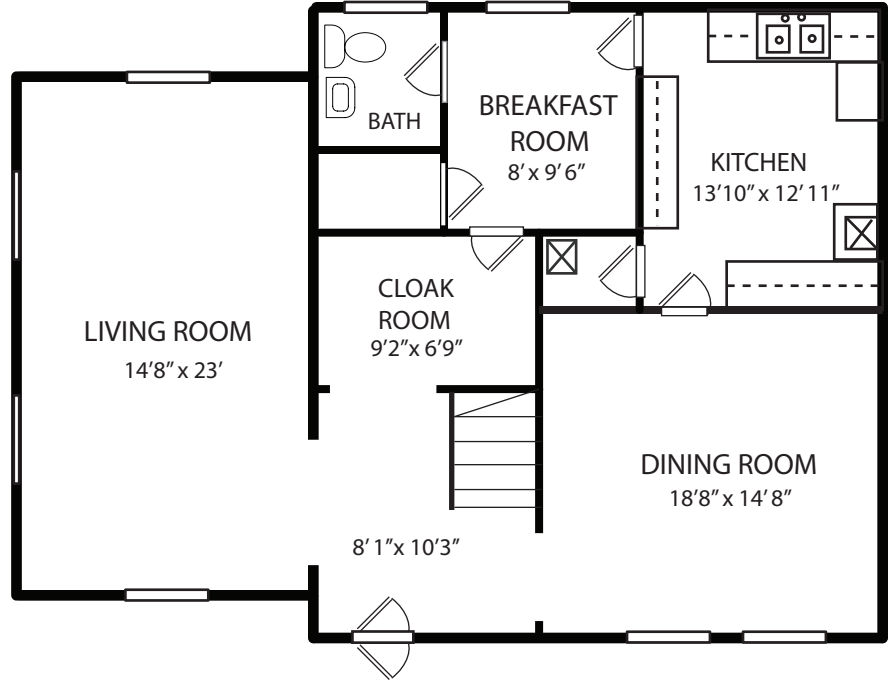

Colonial

4 Bedroom Duplex - Option B - 2,294 Sq. Ft.

First Level

Second Level

*ALL SQUARE FOOTAGE IS APPROXIMATE