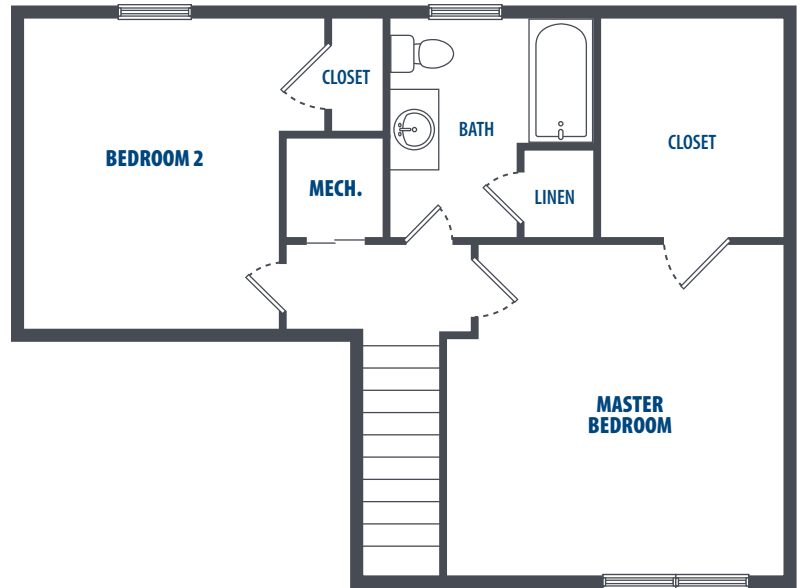

PATRIOT'S LANDING FLOOR PLAN - LEGACY 2

2 Bedroom | 1.5 Bath | 965 Sq. Ft.*

4570 George Washington Drive | Scott AFB, IL 62225 | Phone: 618-418-4911

**All square footage is approximate.*