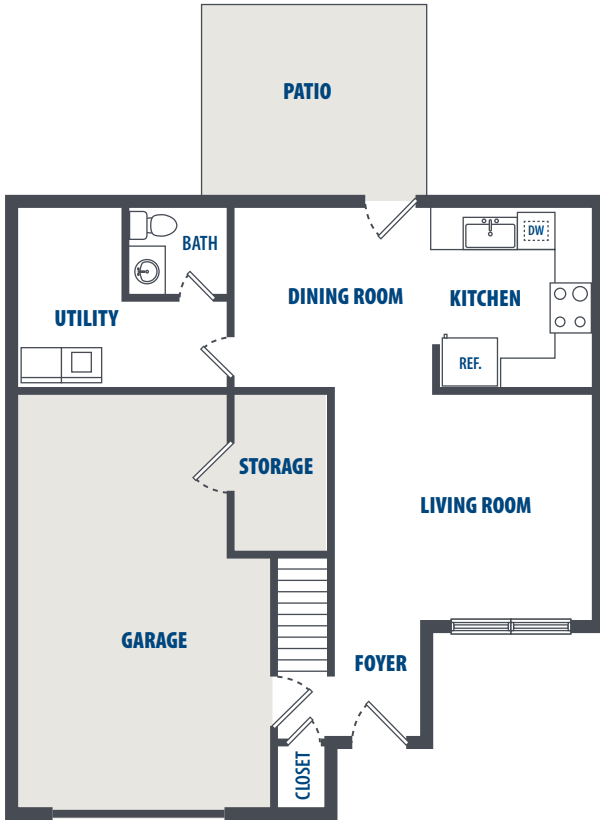

PATRIOT'S LANDING FLOOR PLAN - LEGACY 2

2 Bedroom | 1.5 Bath | 965 Sq. Ft.*

4570 George Washington Drive | Scott AFB, IL 62225 | Phone: 618-418-4911

**All square footage is approximate.*