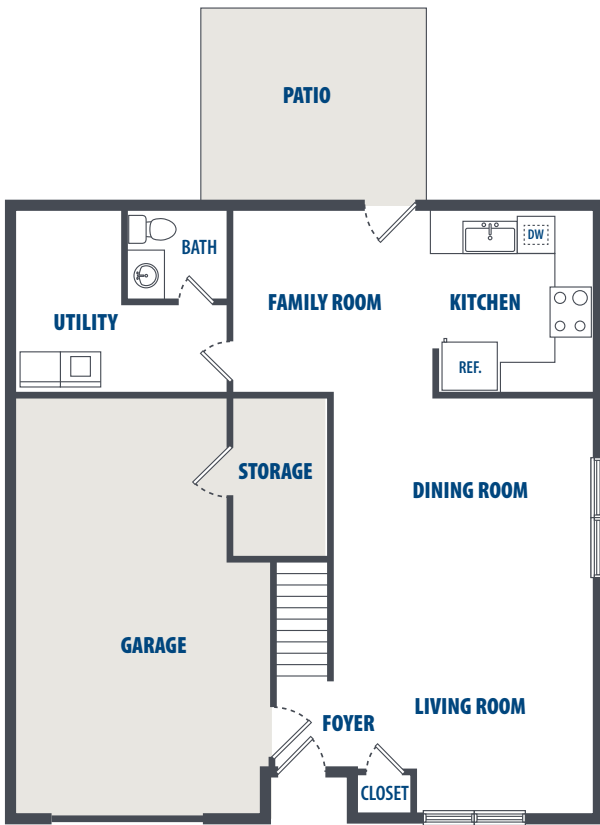

# PATRIOT'S LANDING FLOOR PLAN - LEGACY 3

3 Bedroom | 2.5 Bath | 1219 Sq. Ft.\*

4570 George Washington Drive | Scott AFB, IL 62225 | Phone: 618-418-4911

*\*All square footage is approximate.*