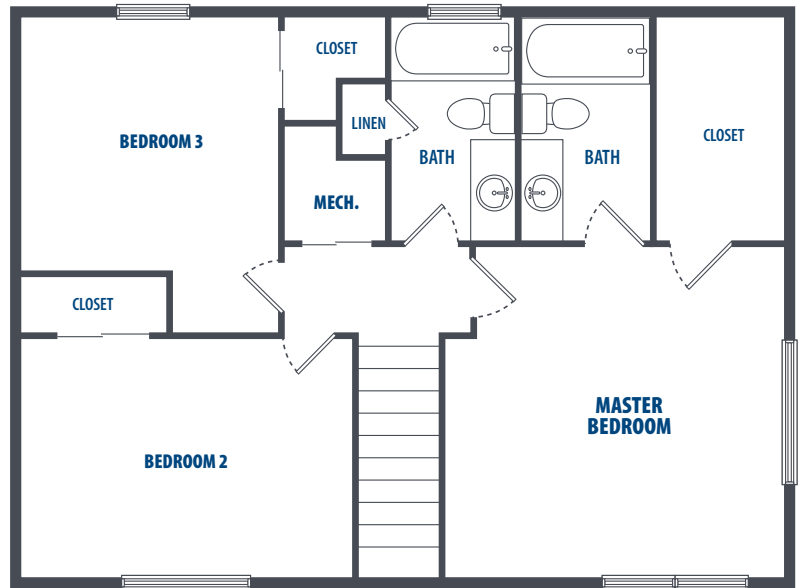

# PATRIOT'S LANDING FLOOR PLAN - LEGACY 3

3 Bedroom | 2.5 Bath | 1219 Sq. Ft.\*

4570 George Washington Drive | Scott AFB, IL 62225 | Phone: 618-418-4911

*\*All square footage is approximate.*