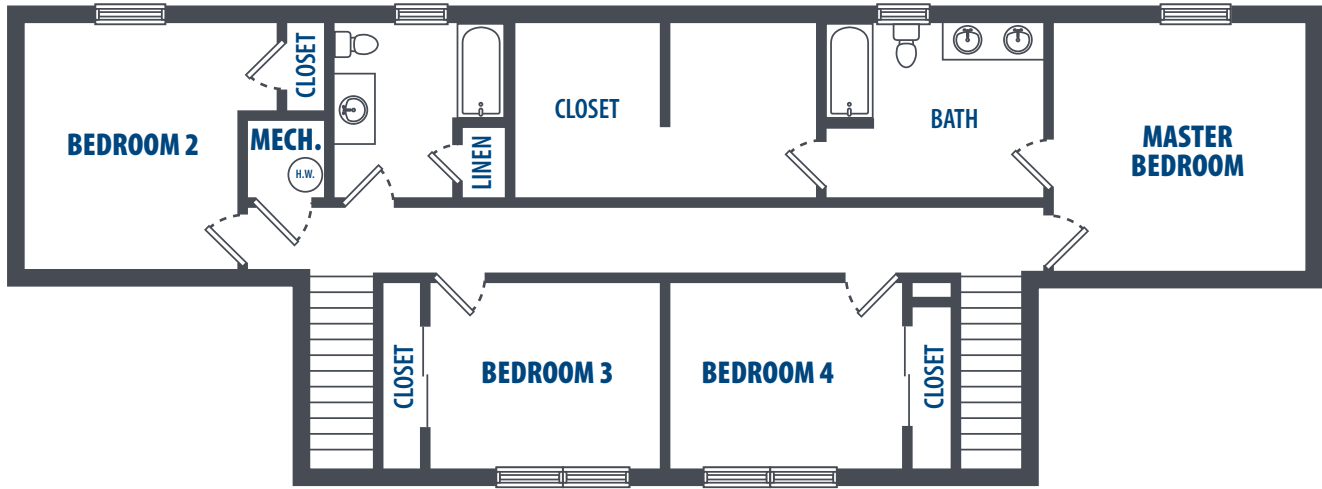

**PATRIOT'S LANDING
 FLOOR PLAN - LEGACY SUPER 4**

4 Bedroom | 2.5Bath | 1930 Sq. Ft.*

4570 George Washington Drive | Scott AFB, IL 62225 | Phone: 618-418-4911

**All square footage is approximate.*