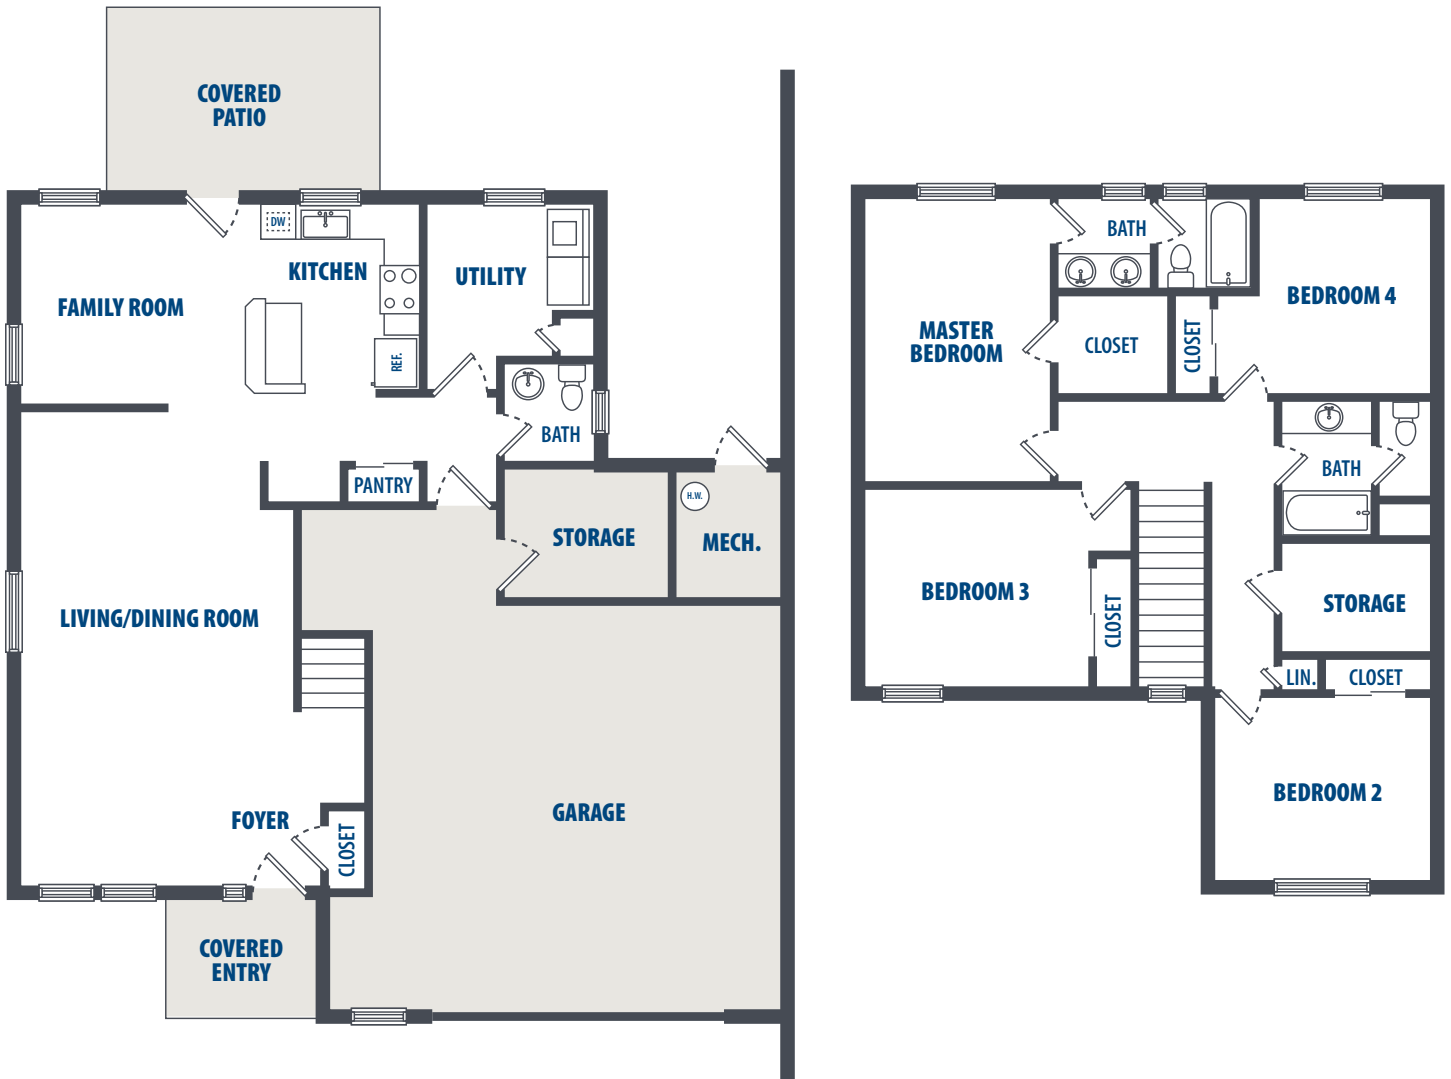

PATRIOT'S LANDING FLOOR PLAN P

4 Bedroom | 2.5 Bath | 1941 Sq. Ft.*

4570 George Washington Drive | Scott AFB, IL 62225 | Phone: 618-418-4911

**All square footage is approximate.*