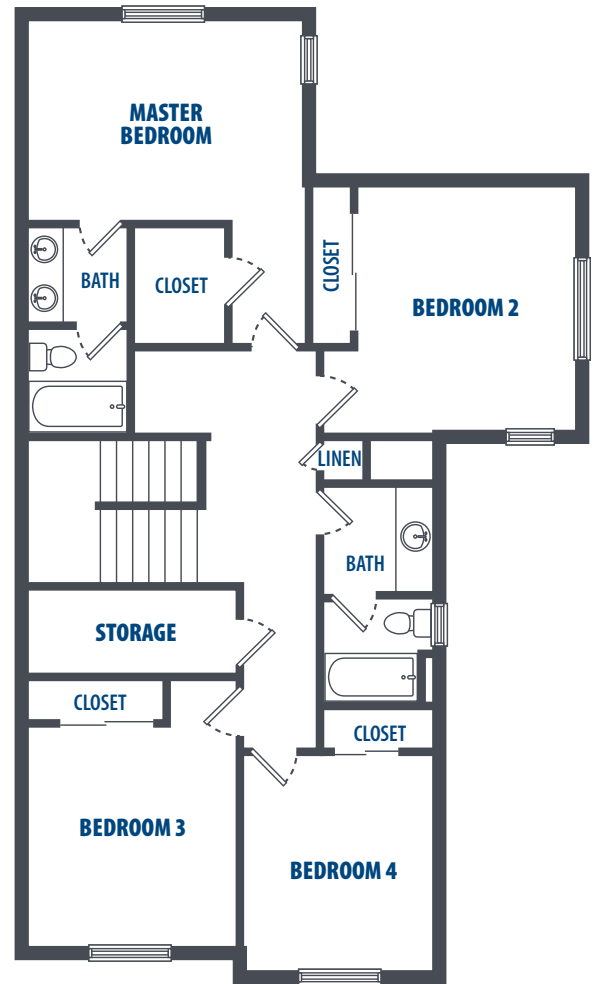

PATRIOT'S LANDING FLOOR PLAN Q

4 Bedroom | 2.5 Bath | 2010 Sq. Ft.*

4570 George Washington Drive | Scott AFB, IL 62225 | Phone: 618-418-4911

**All square footage is approximate.*