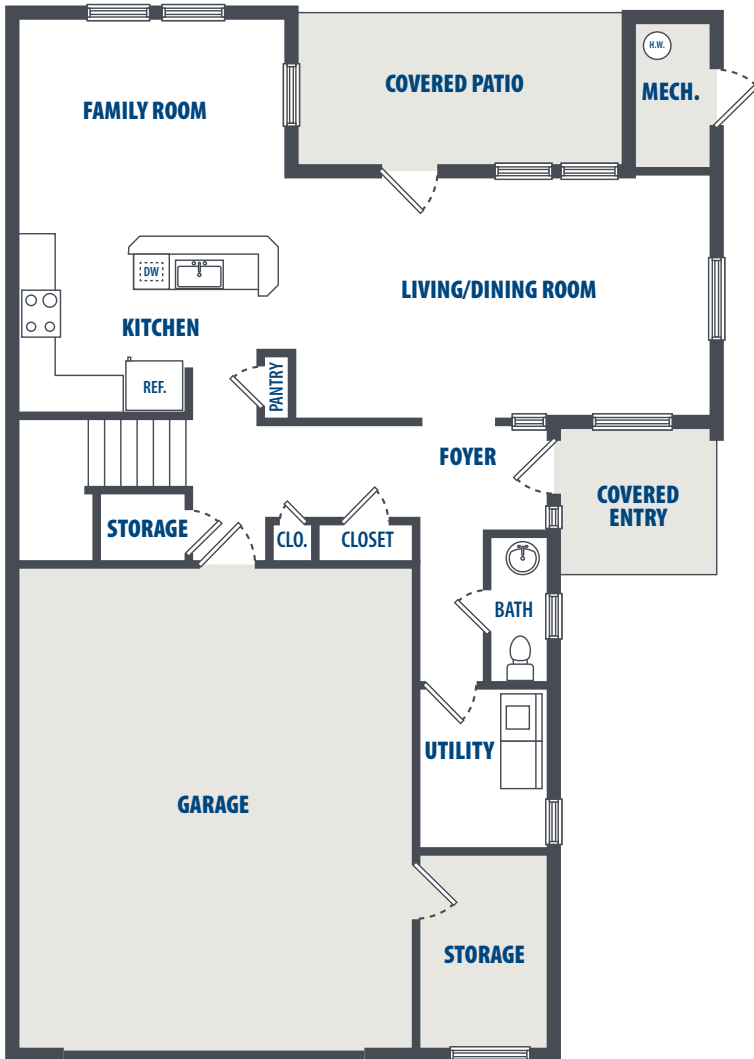

PATRIOT'S LANDING FLOOR PLAN Q

4 Bedroom | 2.5 Bath | 2010 Sq. Ft.*

4570 George Washington Drive | Scott AFB, IL 62225 | Phone: 618-418-4911

**All square footage is approximate.*