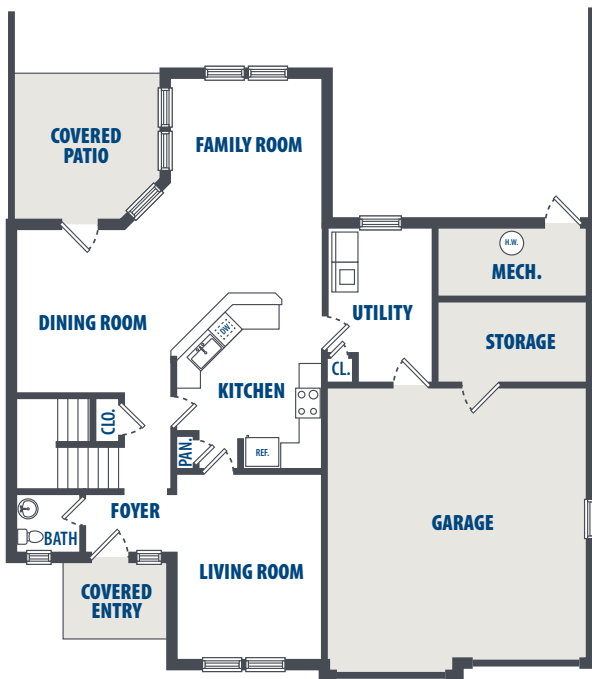

# LINCOLN'S LANDING FLOOR PLAN L

4 Bedroom | 2.5 Bath | 2179 Sq. Ft.\*

4570 George Washington Drive | Scott AFB, IL 62225 | Phone: 618-418-4911

*\*All square footage is approximate.*