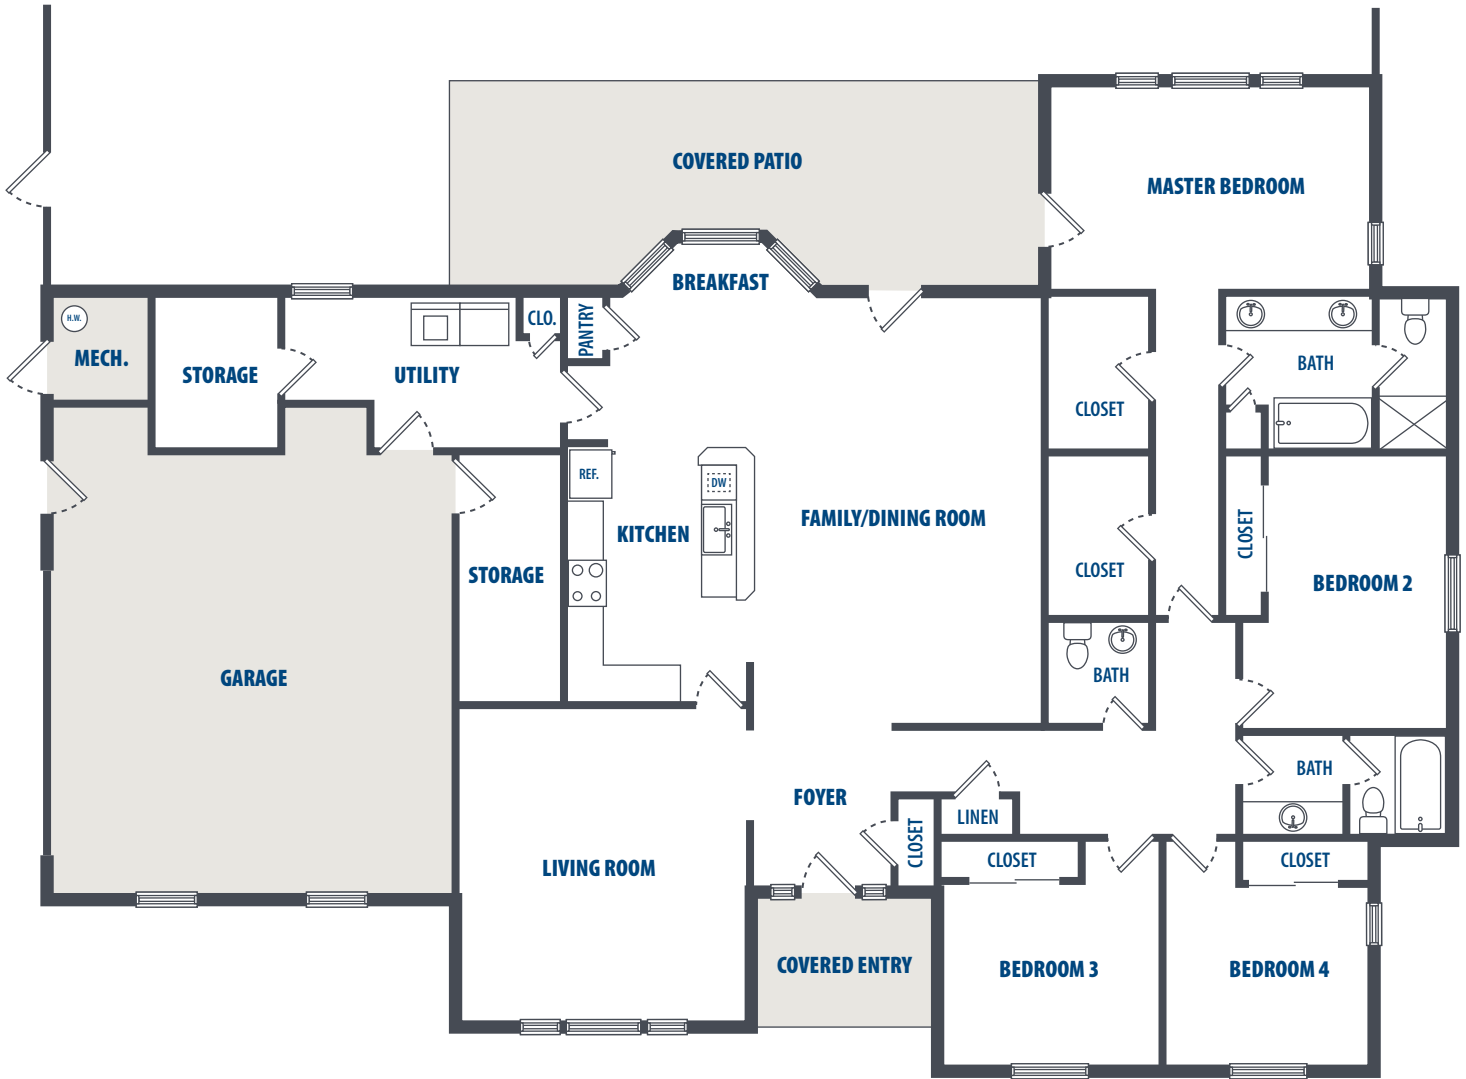

SHILOH WEST FLOOR PLAN A

4 Bedroom | 2.5 Bath | 2598 Sq. Ft.*

4570 George Washington Drive | Scott AFB, IL 62225 | Phone: 618-418-4911

**All square footage is approximate.*