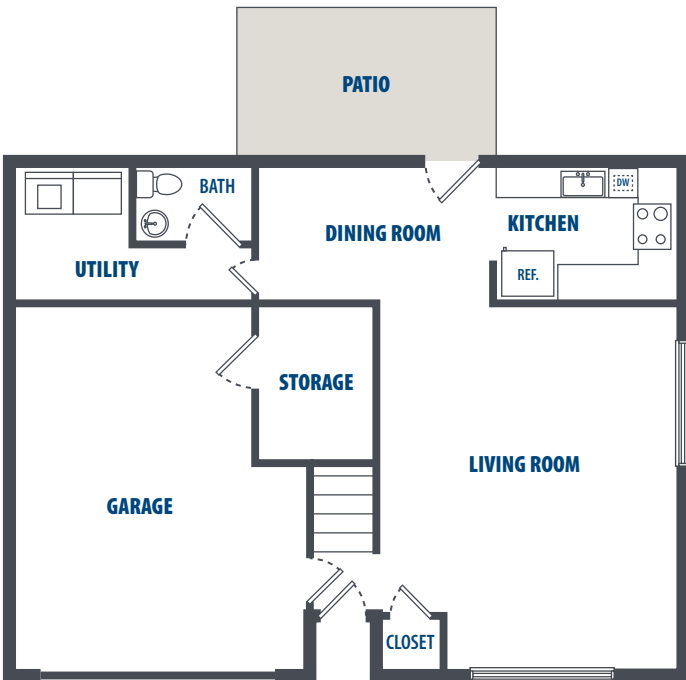

PATRIOT'S LANDING FLOOR PLAN - LEGACY 3.4 CONVERSION

4 Bedroom | 2.5 Bath | 1,318 Sq. Ft.*

4570 George Washington Drive | Scott AFB, IL 62225 | Phone: 618-746-4911

**All square footage is approximate.*