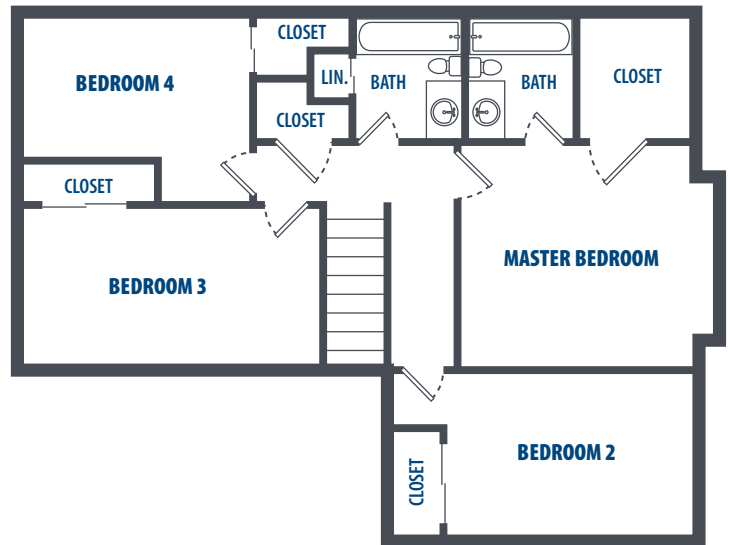

PATRIOT'S LANDING FLOOR PLAN - LEGACY 3.4 CONVERSION

4 Bedroom | 2.5 Bath | 1,318 Sq. Ft.*

4570 George Washington Drive | Scott AFB, IL 62225 | Phone: 618-746-4911

**All square footage is approximate.*