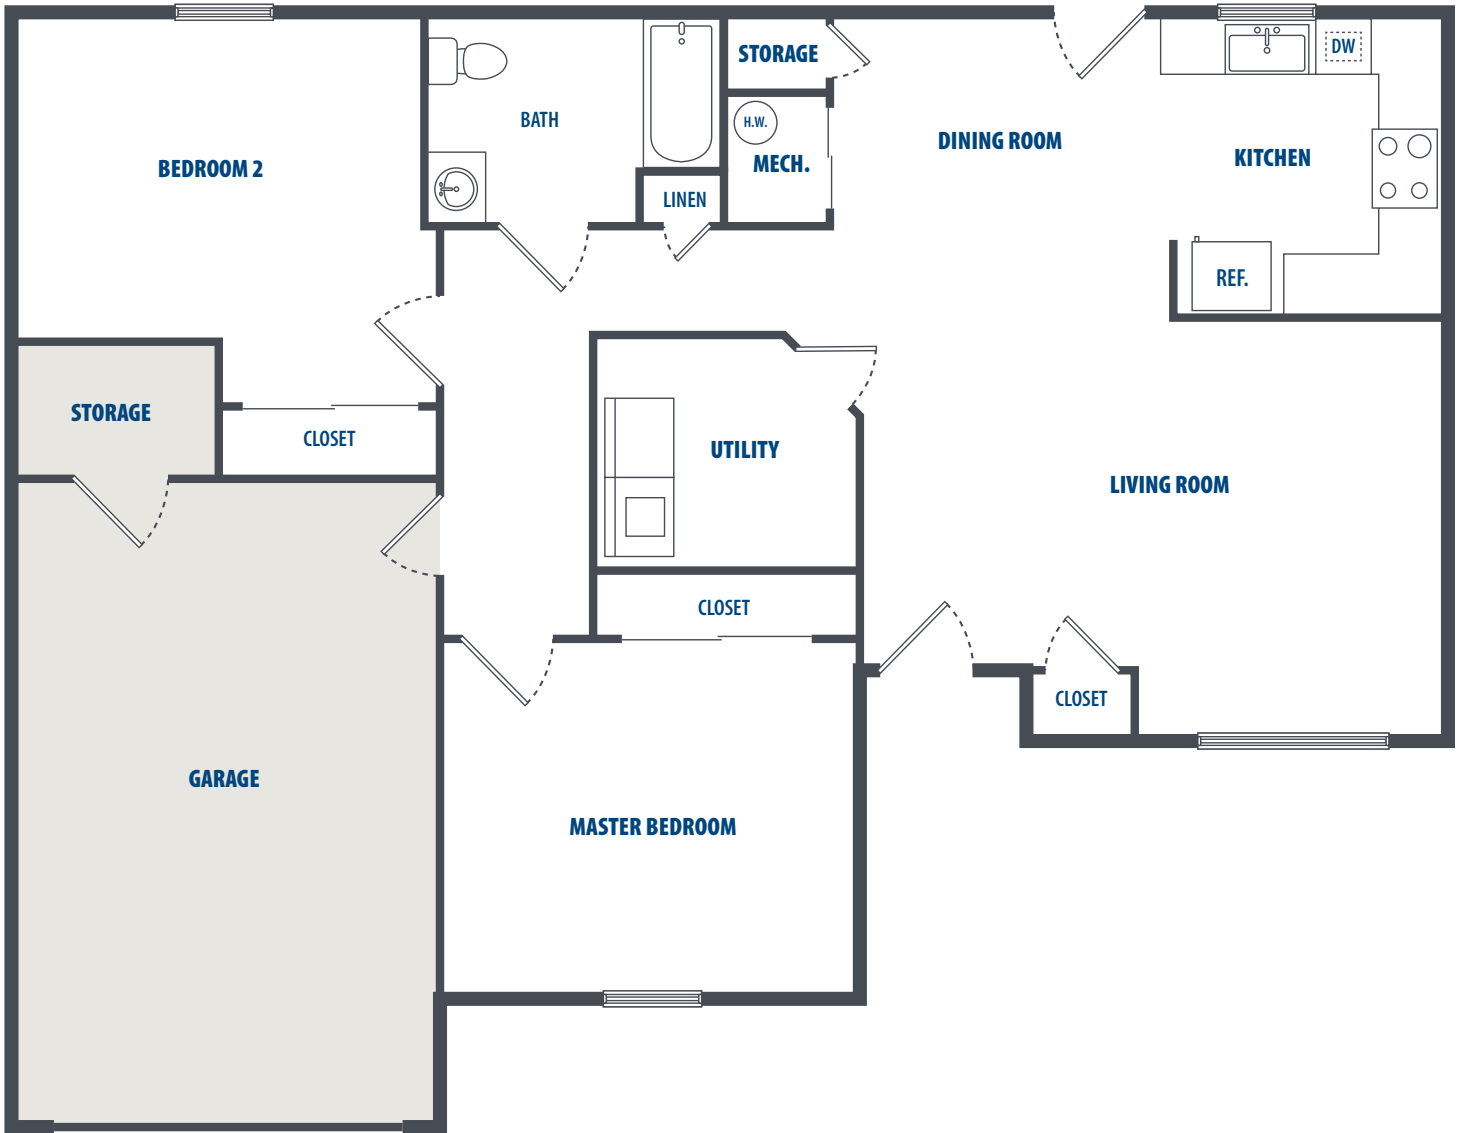

# PATRIOT'S LANDING FLOOR PLAN - LEGACY 2 ADA

2 Bedroom | 1 Bath | 949 Sq. Ft.\*

4570 George Washington Drive | Scott AFB, IL 62225 | Phone: 618-418-4911

*\*All square footage is approximate.*