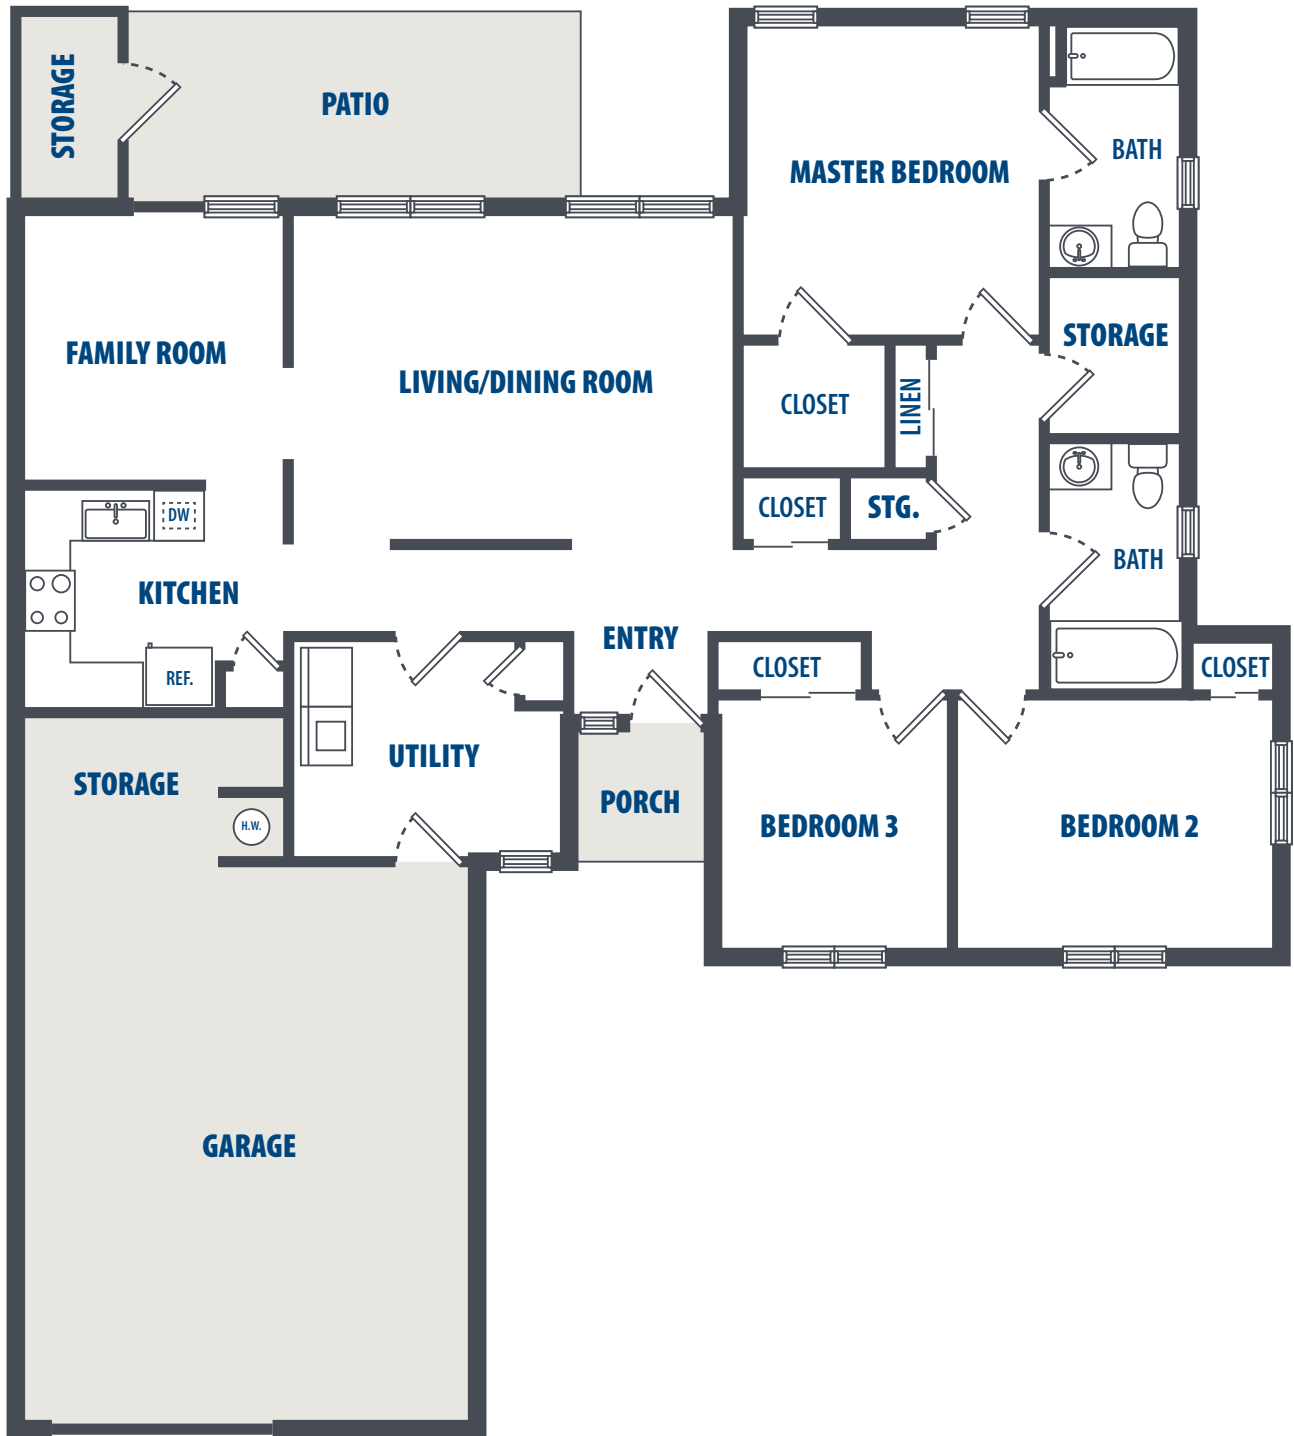

PATRIOT'S LANDING FLOOR PLAN - LEGACY 3

3 Bedroom | 2 Bath | 1,219 Sq. Ft.*

4570 George Washington Drive | Scott AFB, IL 62225 | Phone: 618-746-4911

**All square footage is approximate.*